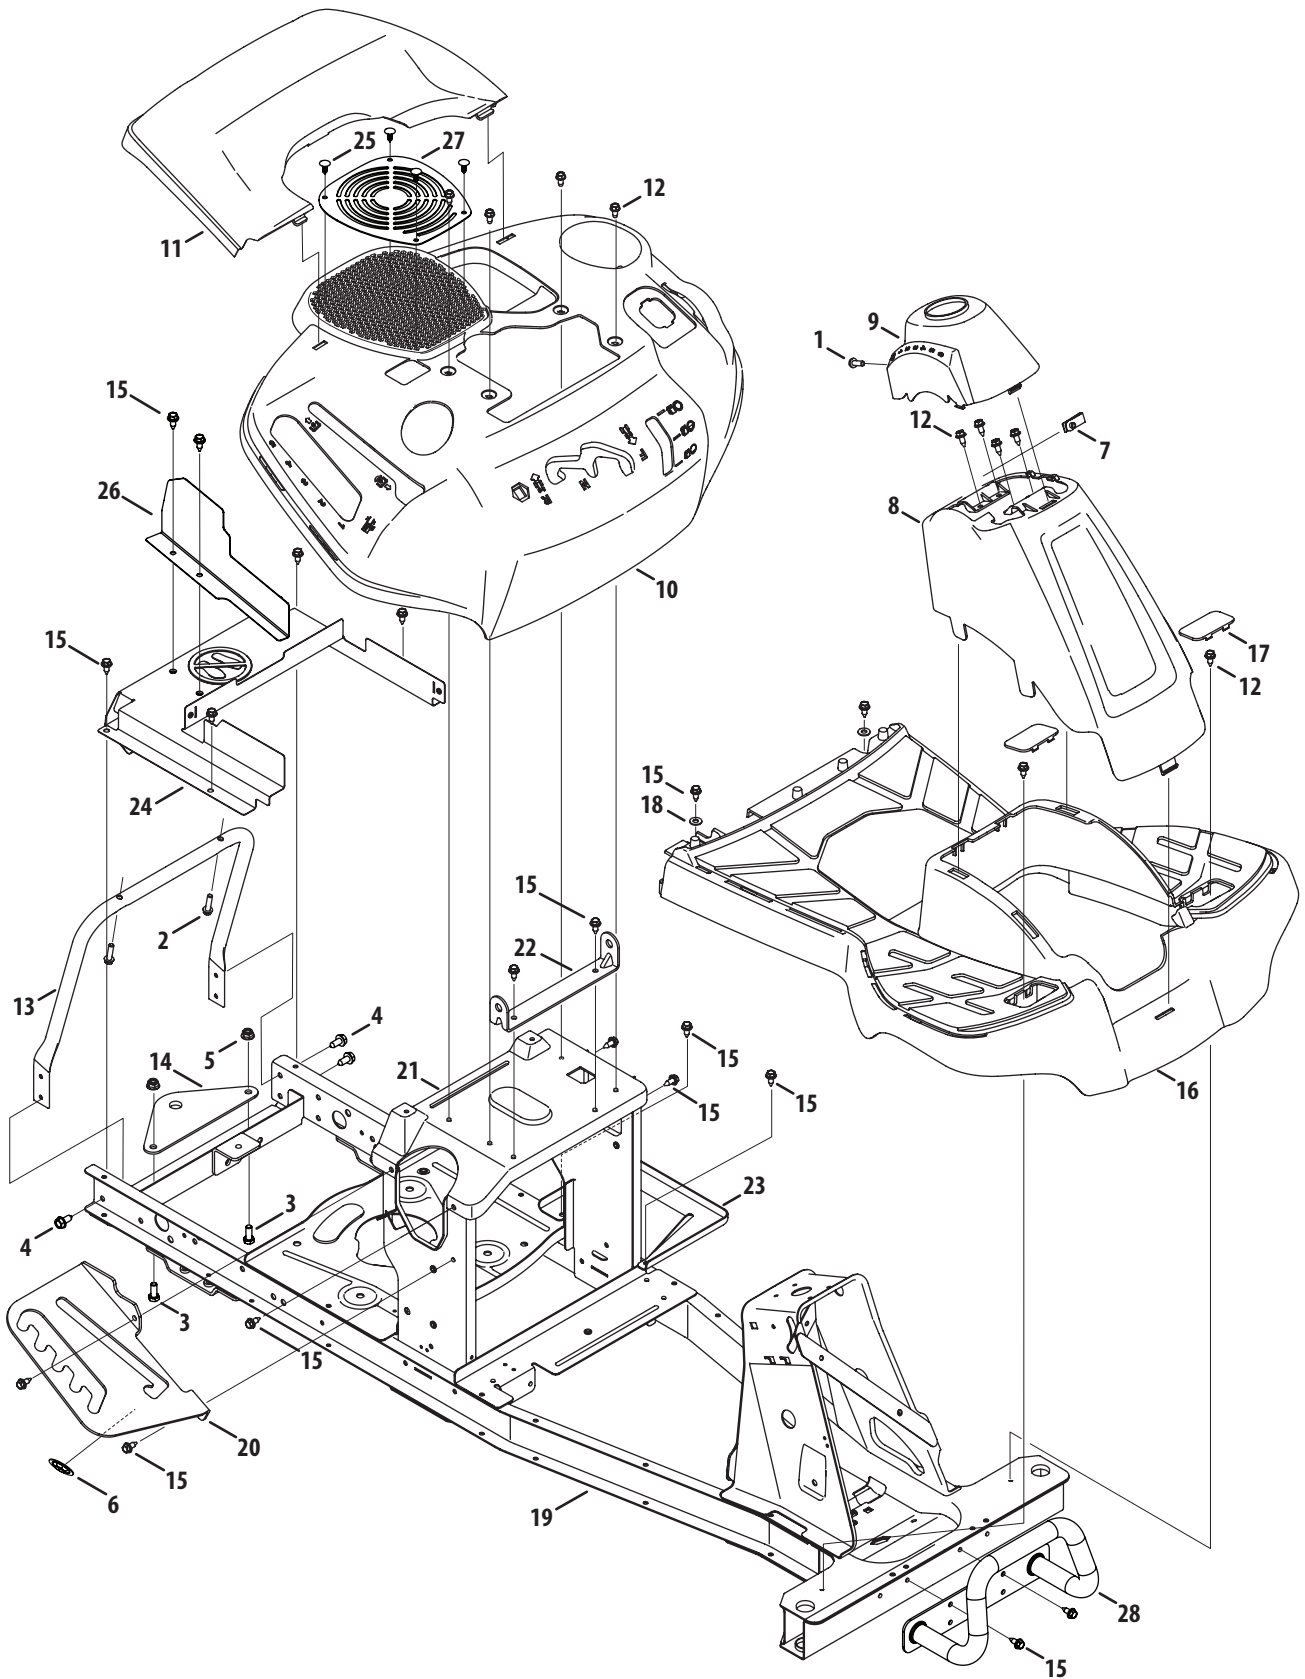

Frame & Fender

Ref. No.	Part No.	Description
1	710-0924	Machine Screw, 1/4-20, 0.750
2	710-1241	Hex Screw, 1/4-15, 1.000
3	710-3008	Hex Head Screw, 5/16-18, .75
4	710-04484	Tap Screw, 5/16-18, .750
5	712-04063	Flange Locknut, 5/16-18
6	726-0221	Speed Nut
7	712-04092	U-type Speed Nut, 1/4-20
8	731-08633	Column Cover
	731-08883	Column Cover (International)
9	731-08635	Steering Column Cap
	731-08882	Steering Column Cap (International)
10	931-08529	Fender, (MTD Eng. 4P90JU)
	731-08827	Fender, (B&S Eng.)
	631-04655	Fender, (MTD Eng. 4P90JUA)
	731-09128	Fender (International)
11	731-08620	Rear Cover
	731-09129	Rear Cover (International)
12	738-04184A	Shoulder Screw, .368 X.113: 1/4-20
13	749-04932	Rear Cover Support Tube
14	783-07208	Hitch Plate
15	710-1652	Tap Screw, 1/4-20, .625
16	731-08528	Running Board
	731-08910	Running Board, (International)
17	731-08753	Running Board Plug
18	936-0463	Flat Washer, .250 x .630 x .052
19	683-04751	Frame Assembly
20	783-07125	Deck Lift Index Bracket
21	783-07162	Seat Pan
22	783-07168	Seat Pivot Bracket
23	783-07215	Battery Tray
24	783-07302	Top Rear Drive Cover
	783-07386A	Top Rear Drive Cover, (MTD Eng. 4P90JUA)
	783-07302	Top Rear Drive Cover (International)
25	726-3046	Clip, .250 Dia., (MTD Eng. 4P90JUA)
26	783-07388A	Shield, (MTD Eng. 4P90JUA)
27	783-07402	Screen Cover, (MTD Eng. 4P90JUA)
28	683-04767	Bumper Assembly